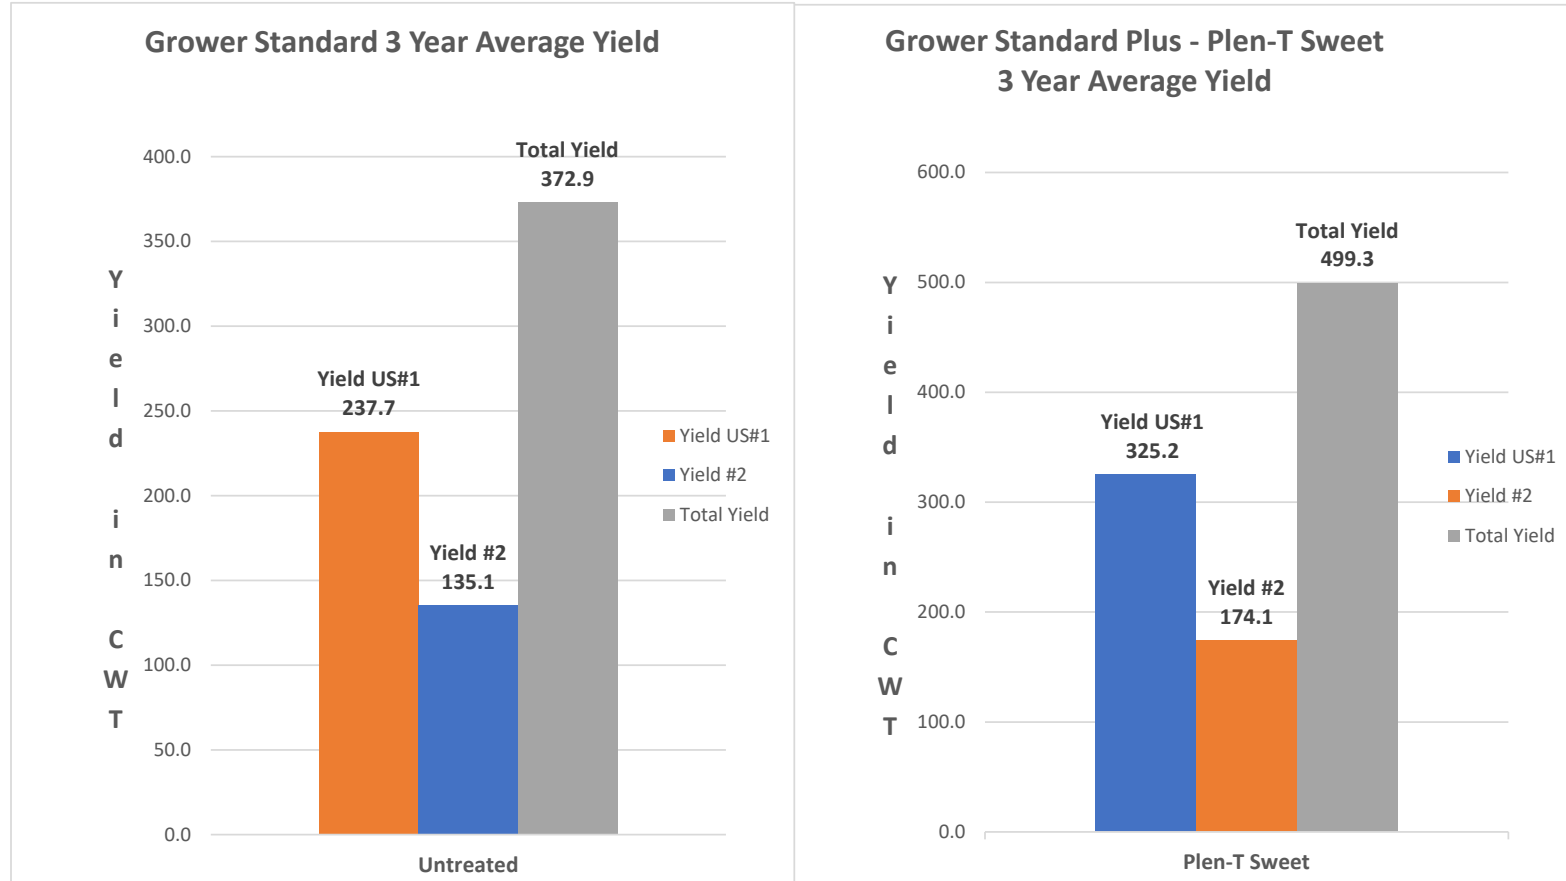

Plen-T Sweet Average Yield Results From 2019 - 2021 With Mid-Michigan Agronomy

Plen-T Sweet Added To the Grower Standard Program, Resulted in 87.5 more CWT of US # 1 and a Overall Yield Increase of 126 CWT.